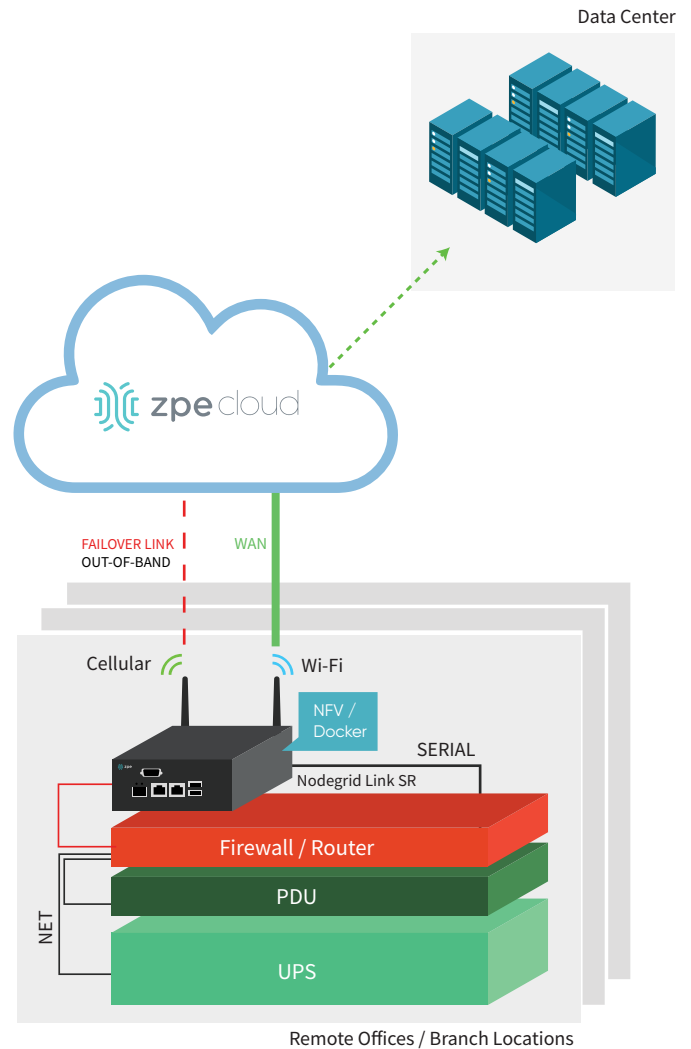

Nodegrid Link SR

Deliver crucial network services right where you need them, with one powerful link

You're only as strong as your weakest link. Luckily, the Nodegrid Link SR packs incredible ability into a compact form factor, so you can bring essential networking wherever you need it. Deliver cellular connectivity to your underground server rooms, provide out-of-band access to faraway branches, and extend automation capabilities to your legacy solutions – all using Link SR.

Deploy Link SR For Power & Versatility

Nodegrid Link SR is small yet powerful, giving you the versatility you need in your datacenter and branch locations.

- Get plug-n-play deployments using zero touch provisioning
- Provide off-site support with remote out-of-band management
- Control legacy solutions using vendor-neutral software & one clean interface

What's Inside The Nodegrid Link SR?

Power That's Standard

Link SR comes with a multi-core, 64-bit Intel-based CPU that easily handles your virtualized network functions.

More Virtualization

Do away with physical stacks. Link SR's Guest OS & app hosting capabilities allow you to deploy your choice of SD-WAN, firewall, security, and other applications.

Better Control

Like all Nodegrid devices, Link SR comes standard with Nodegrid Manager. This vendor-neutral software lets you control even legacy solutions, all on one clean interface.

Software

- Nodegrid OS for hosting 3rd-party apps, VNFs, & Docker & Kubernetes containers
- Nodegrid Manager — access & control your network using simply your browser
- Built-in firewall, encryption, cypher suite levels, and configuration checksum
- HTML5 cross-device web access (free yourself from Java!)
- Orchestration via Puppet, Ansible, Chef, and other common languages